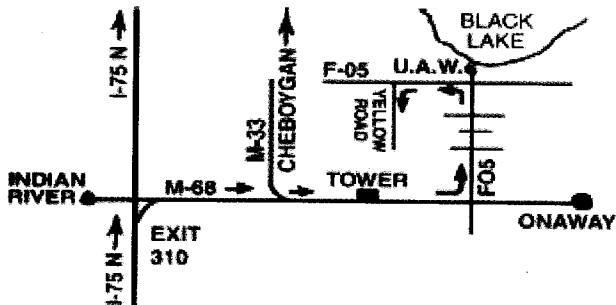

## Sturgeon Guarding GPS Coordinates

Leaving pavement of F05 onto two track road:

N 45 degrees 25.124'

W 084 degrees 17.460

Sturgeon Watch Location B (Base camp)

N 45 degrees 24.629'

W 084 degrees 20.050'

## Map and Driving Directions

### DIRECTIONS

- I-75 to exit 310 in Indian River.
- East on M-68, 18 miles to Black River Rd (F-05).
- North 5 miles to N. Black River Rd (F-05/UAW Corner).
- Turn left/west 1 mile. SFT trail marker on your left.
- Turn left follow trail signs to sites B & C.